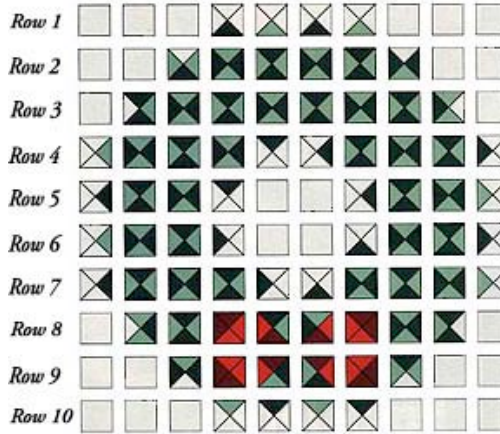

SUBSCRIBE SUBSCRIBER SERVICE VILLAGE QUILT SHOPPE  
QUILTERS' FORUM QUILTERS' CHAT ROOM

*Golden Quilts*

Christmas Wreath - Page 2

**Step 1.** Referring to Diagram I for placement of individual pieces, lay triangles and squares on a flat surface to construct the pattern shown.

Diagram I

**Step 2.** Sew together individual triangles into small pieced squares, as shown in Diagram II. Make 72 pieced squares for Wreath Block.

**Step 3.** Using Diagram I, piece together squares to make 10 rows. Beginning at top, sew rows together to complete Wreath Block.

**Step 4.** For Corner Block, make 4 pieced squares as shown in Diagram III, and join to make block. Make 4 Corner Blocks

**Putting It All Together**

**Step 5.** Sew a gold strip to each side of wreath block. Trim strips even with top and bottom of quilt. Sew a gold strip to top and bottom of block. Trim strips even with sides of quilt. (See Assembly Diagram).

Assembly Diagram

**Step 6.** Sew an ivory print strip to each side of quilt. Trim even with top and bottom of quilt. Sew a corner block to one end of each remaining ivory strip. Pin strips to top and bottom of quilt, marking placement of remaining corner blocks, allowing for 1/4" seam allowance. Remove strips, trim to proper length, and attach remaining corner blocks. Sew pieced strips to top and bottom of quilt.